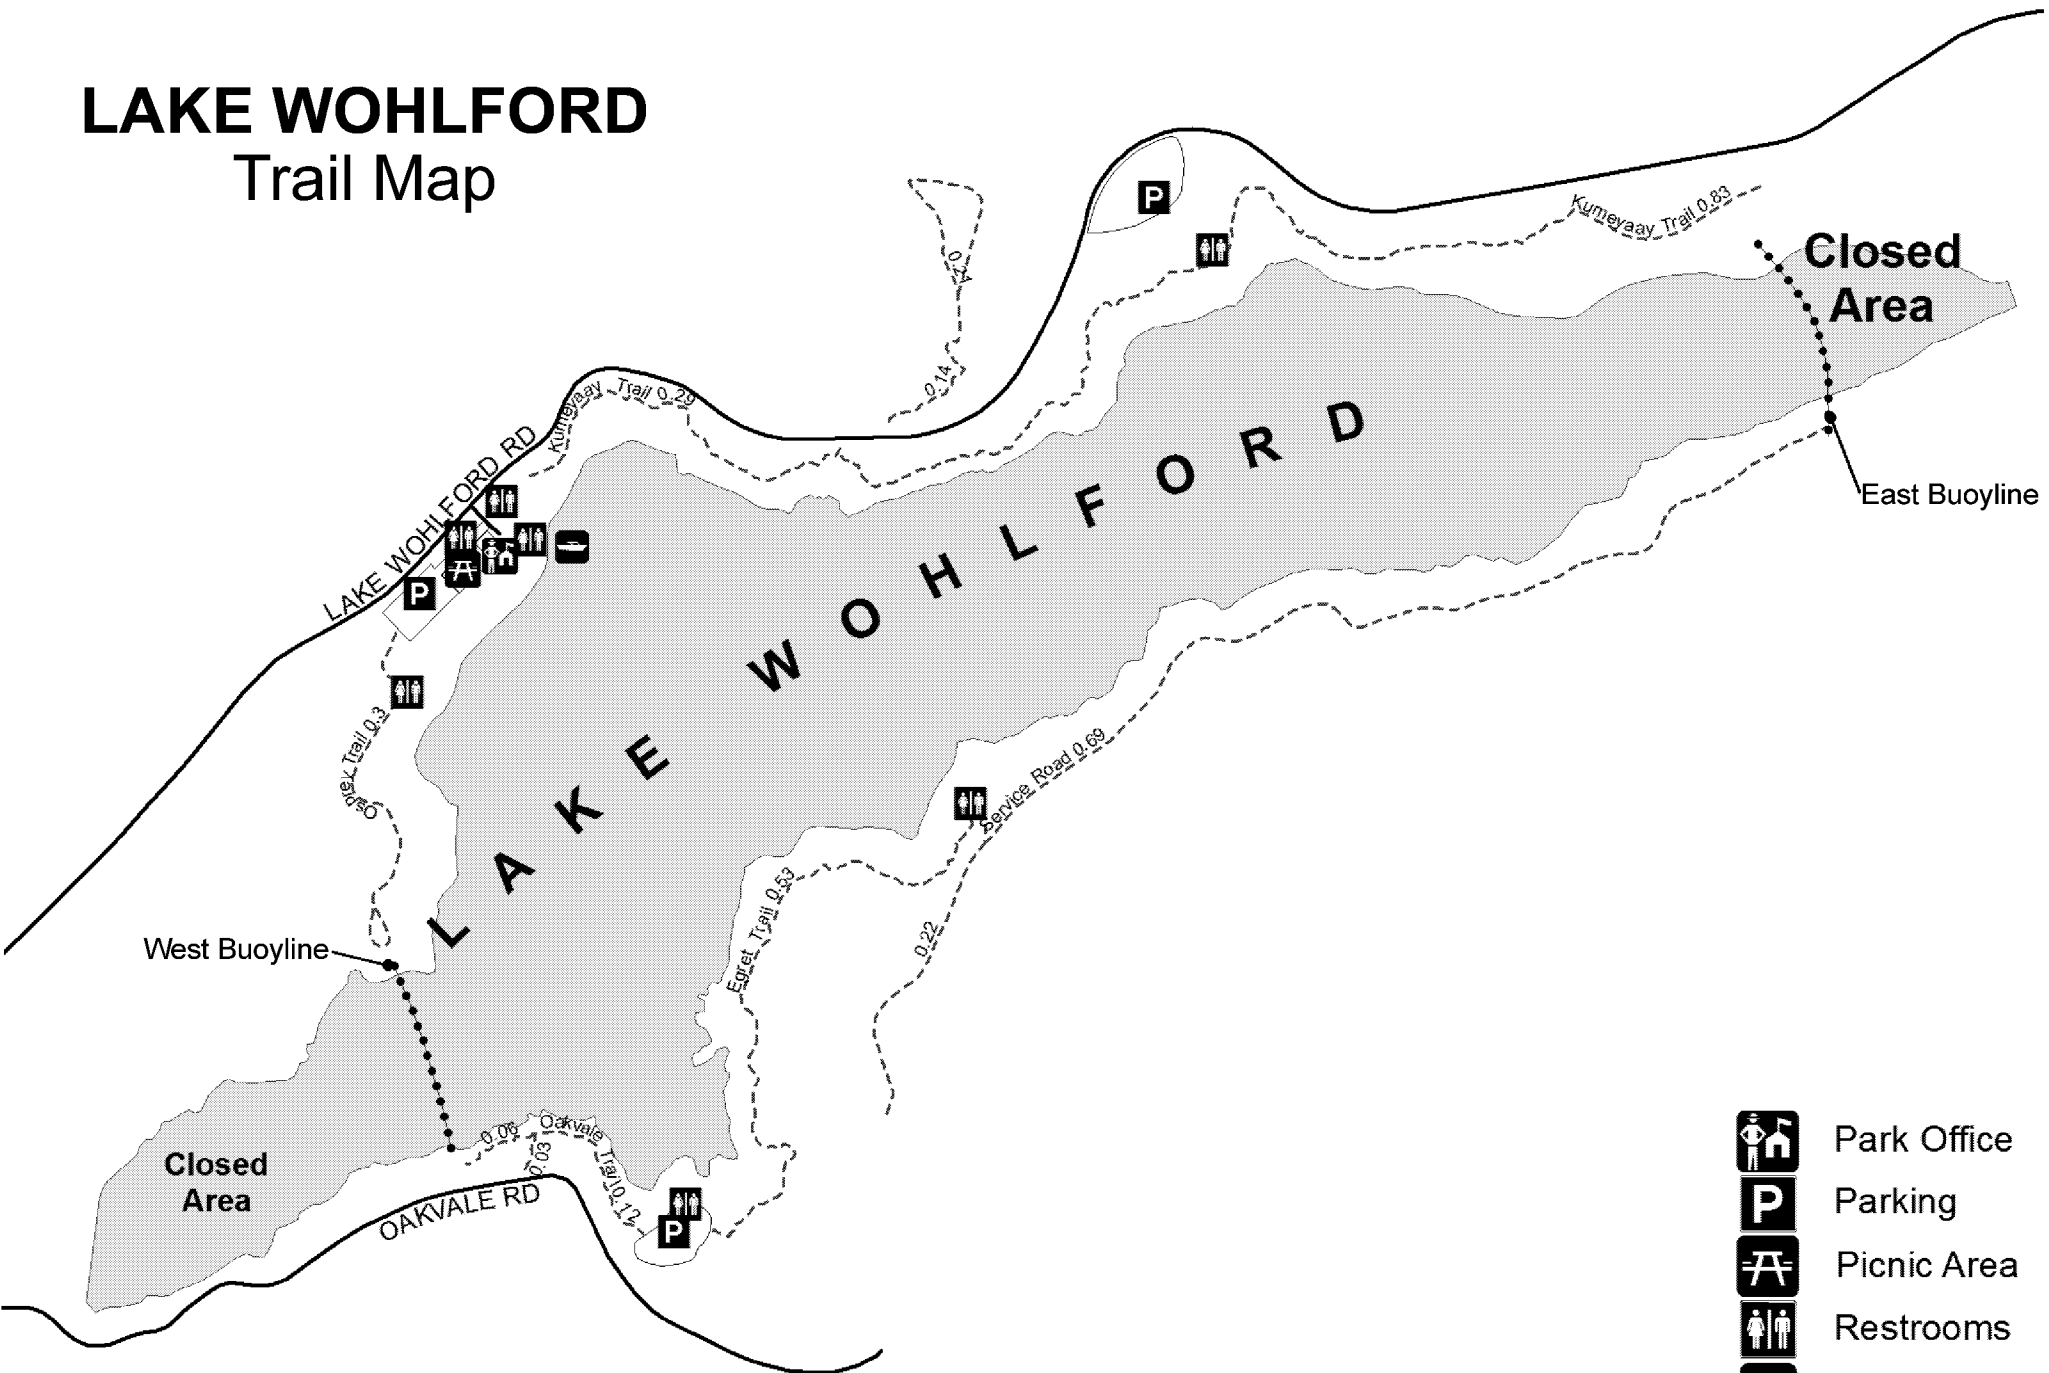

LAKE WOHLFORD

Trail Map

- Park Office
- Parking
- Picnic Area
- Restrooms
- Boat Dock
- Hiking Trails
- Roads