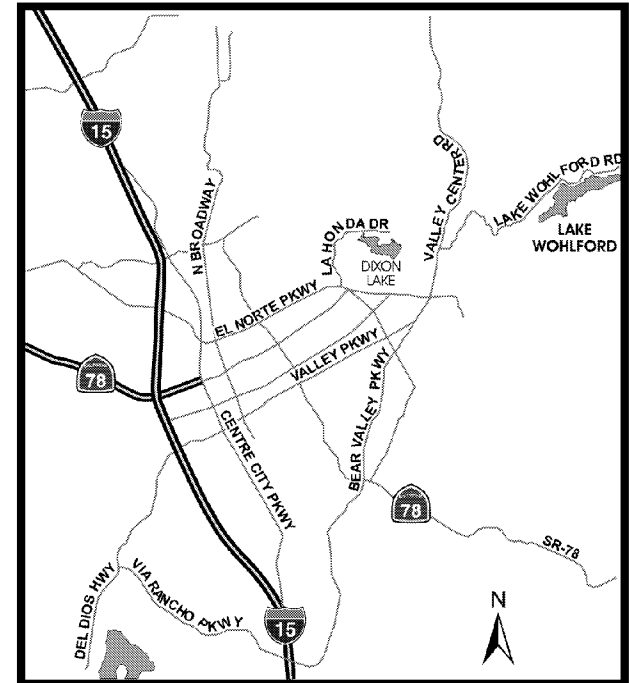

LAKE WOHLFORD TRAIL MAP