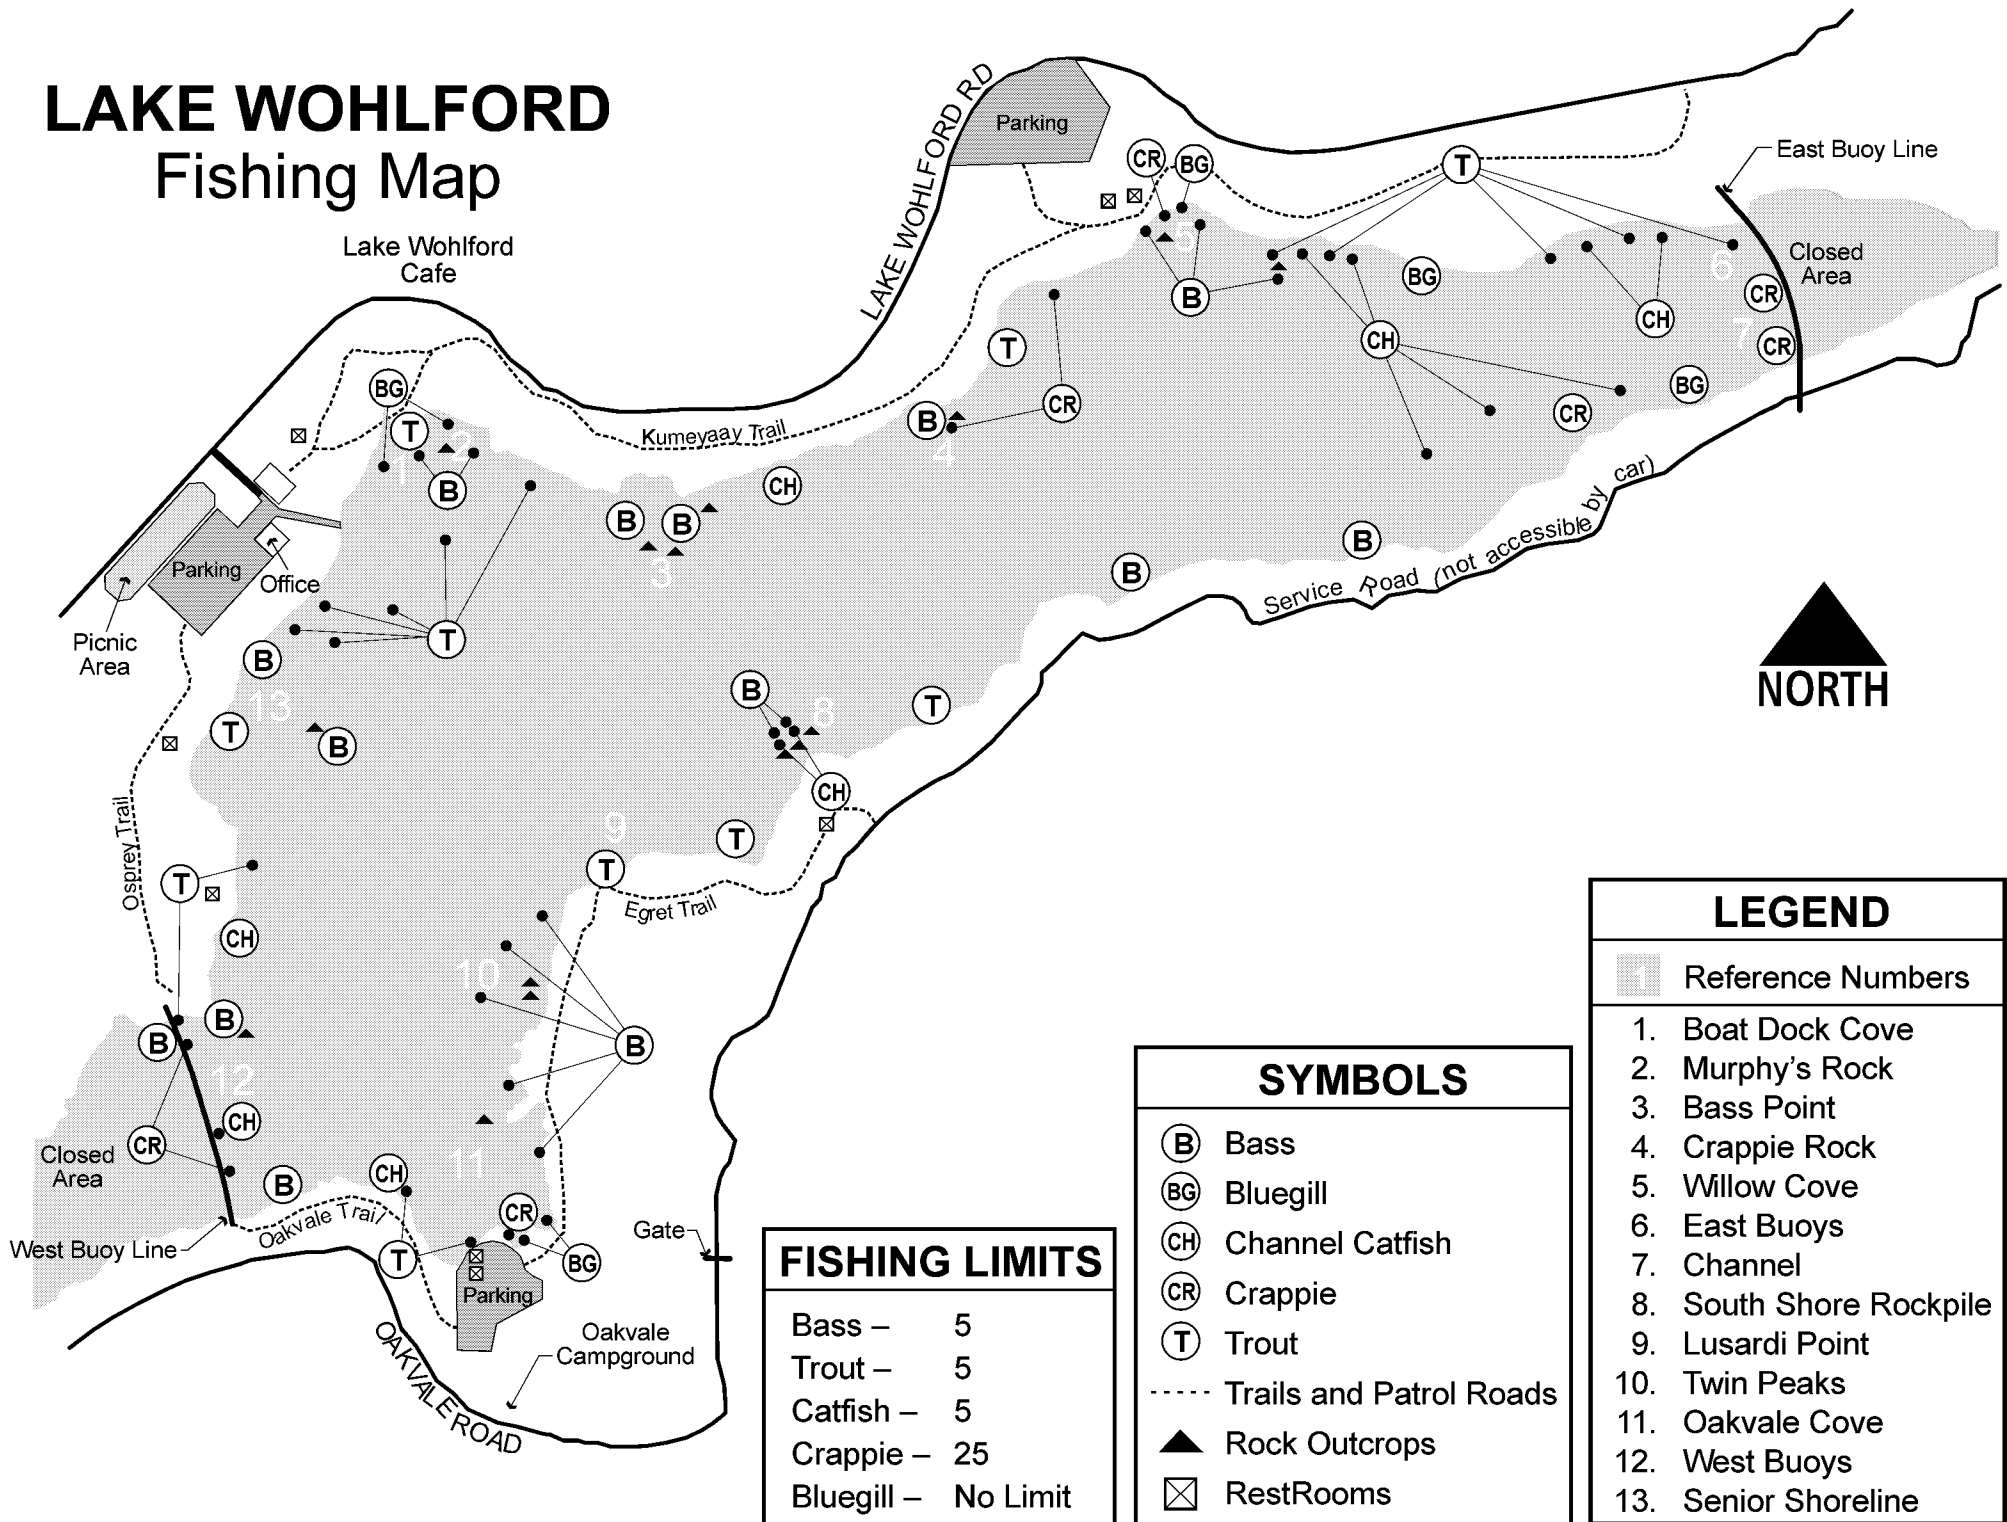

*Maximum Rental Boat Capacity is 5 persons.

*Bass Boat

*after 1 p.m. (weekdays only).....

*Maximum capacity on Bass Boat is 4 persons.

State law requires all boat passengers to have a life preserver. These are available at the dock.

Failure to comply with these or other park regulations may cause immediate suspension of camping, fishing or other privileges within the park by the Park Ranger. All fees are forfeited.

LAKE WOHLFORD FISHING MAP

LAKE WOHLFORD Fishing Map

FISHING LIMITS	
Bass	5
Trout	5
Catfish	5
Crappie	25
Bluegill	No Limit

SYMBOLS	
(B)	Bass
(BG)	Bluegill
(CH)	Channel Catfish
(CR)	Crappie
(T)	Trout
-----	Trails and Patrol Roads
▲	Rock Outcrops
☒	RestRooms

LEGEND	
☒	Reference Numbers
1.	Boat Dock Cove
2.	Murphy's Rock
3.	Bass Point
4.	Crappie Rock
5.	Willow Cove
6.	East Buoys
7.	Channel
8.	South Shore Rockpile
9.	Lusardi Point
10.	Twin Peaks
11.	Oakvale Cove
12.	West Buoys
13.	Senior Shoreline